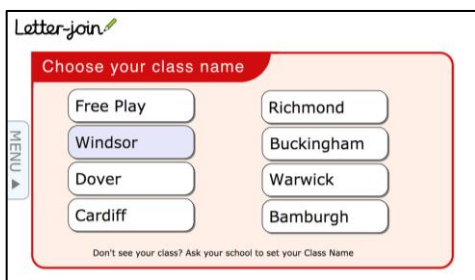

Choose a Classroom

Once logged-in, choose your child's classroom and you can use Letter-join's resources and fun activities to reinforce the handwriting we teach at school. You can trace over the letters and words and play the games on your tablet.

We are limited to the number of users who can log in to this account, so please do not share these log-in details.